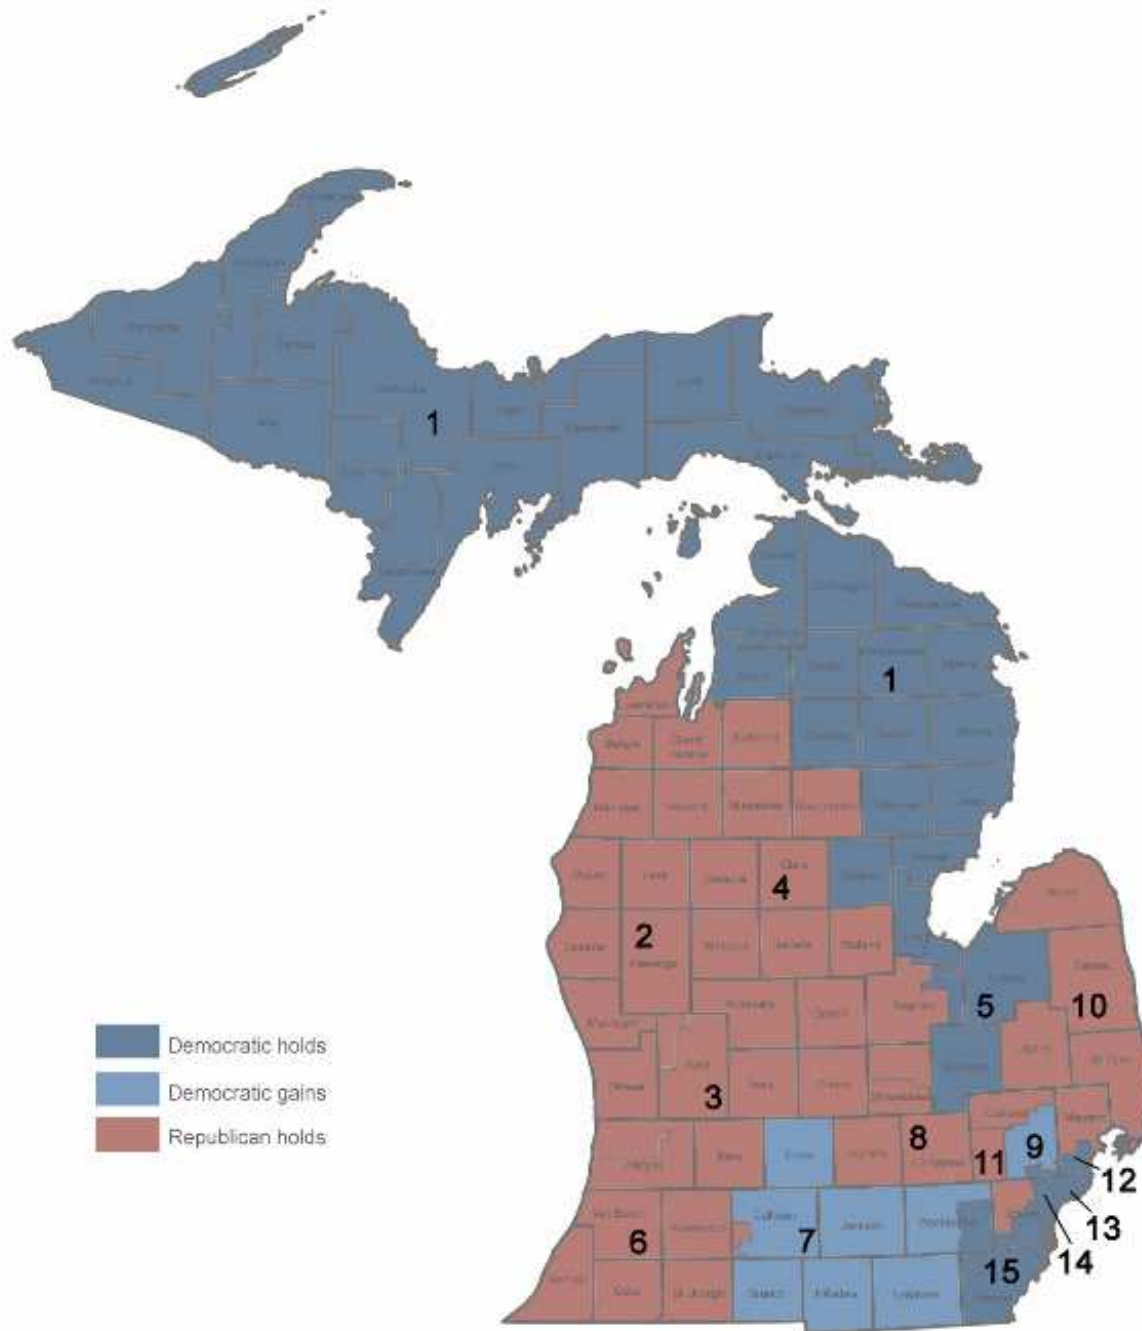

MICHIGAN DEMOCRATIC PARTY

STATE CENTRAL

DECEMBER 6TH, 2008

# 2008 GENERAL ELECTION RESULTS

CONGRESSIONAL DISTRICT CONTROL BY PARTY